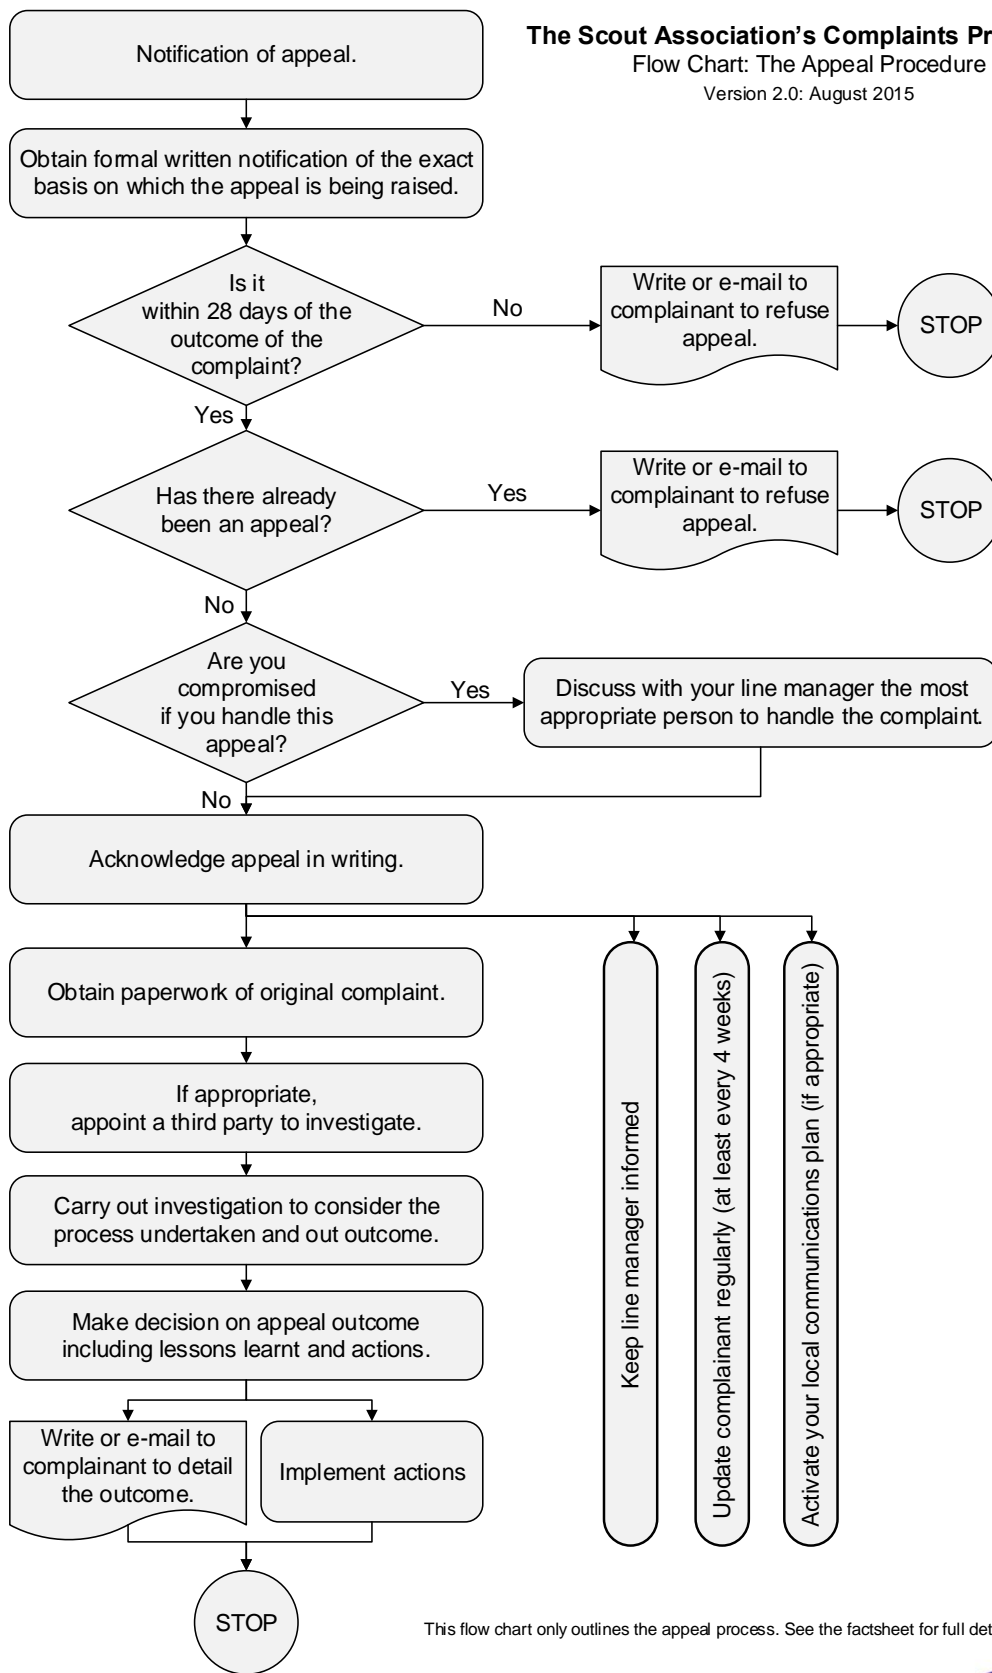

## The Scout Association's Complaints Procedure

Flow Chart: The Appeal Procedure

Version 2.0: August 2015

This flow chart only outlines the appeal process. See the factsheet for full details.