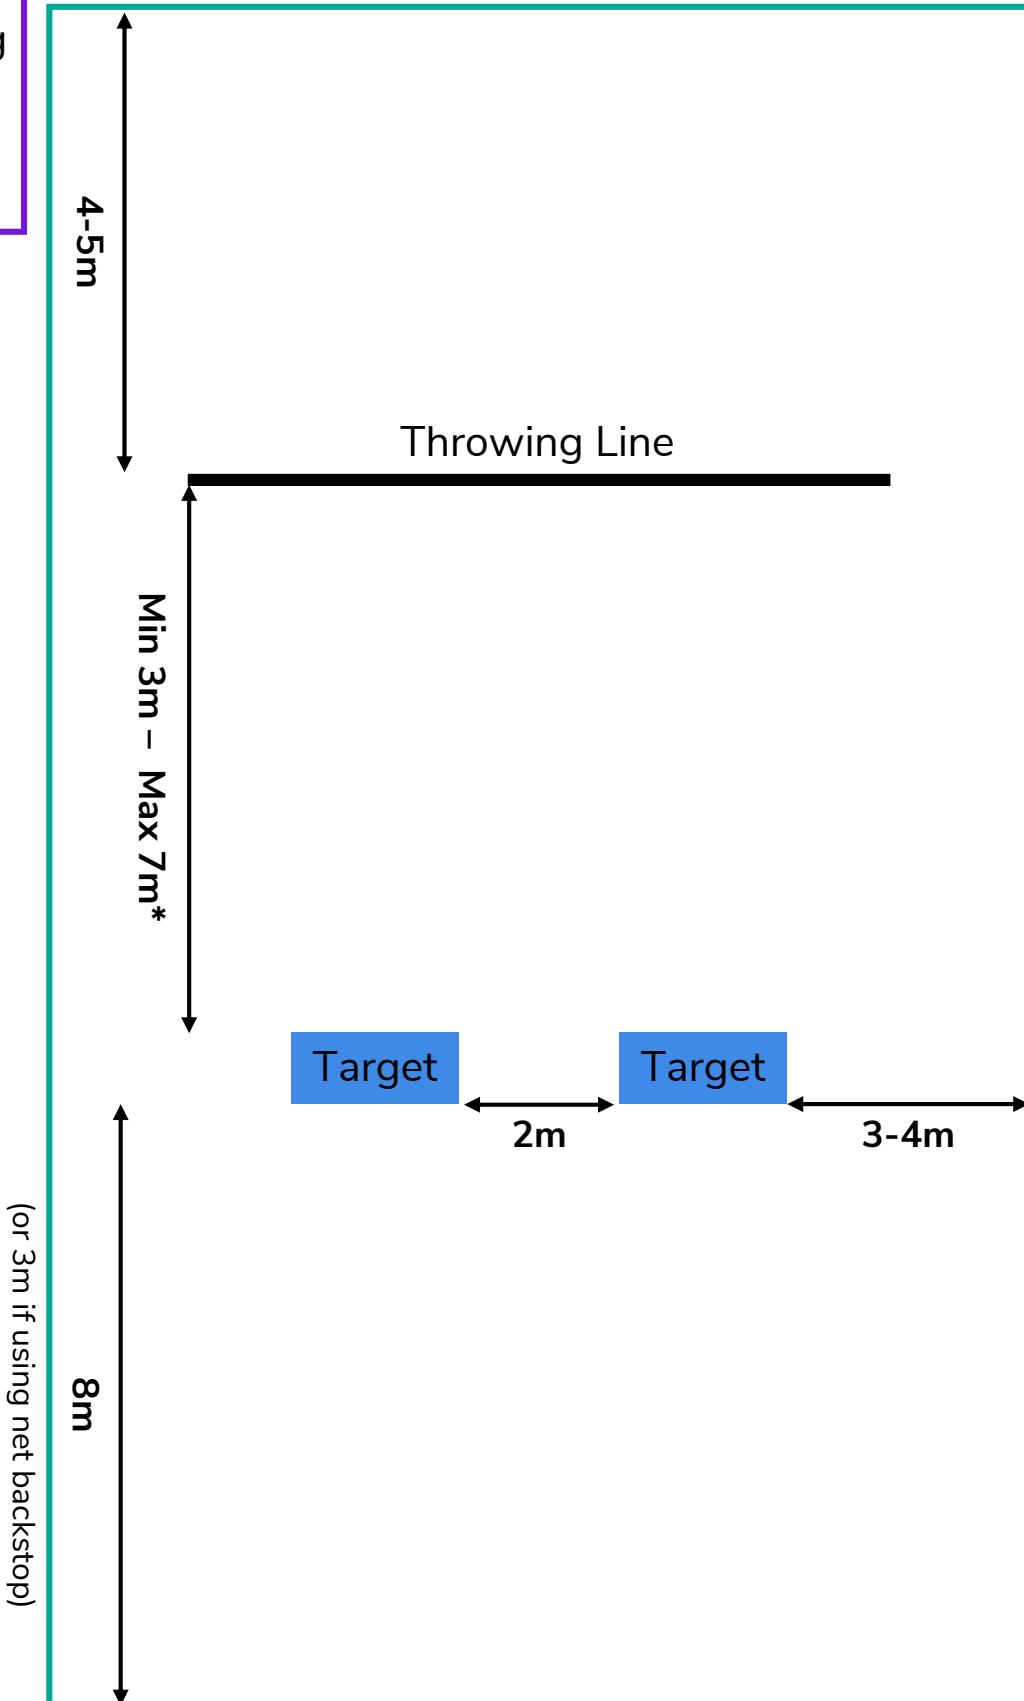

# Tomahawk Throwing Range Layout – January 2019

Viewing Area

Viewing Area

Diagram not to scale.

\*3m or 5m for Small Hawks. 4m or 7m for Tomahawks.